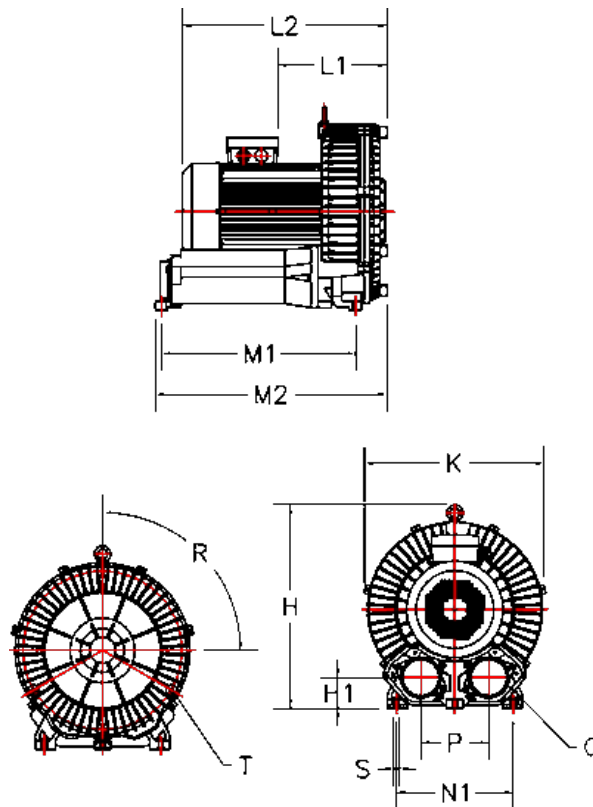

# Data Sheet

Article number: 2761033913011

Description: KLEEblower KB339 1,3/1,5 kW  
3x230/400V 50/60Hz Single stage

## Measures

|          |                                |
|----------|--------------------------------|
| H = 301  | N1 = 225                       |
| H1 = 45  | Noise level dB 50/60Hz = 63/64 |
| K = 285  | P = 115                        |
| L1 = 111 | Q = 2-PF 1 1/2" (NPT 1 1/2")   |
| L2 = 264 | R (degrees) = 3x120            |
| M1 = 90  | S = 4 x Ø12                    |
| M2 = 265 | T = 3 - M6X1 - 15 dyb          |
| N = 257  |                                |